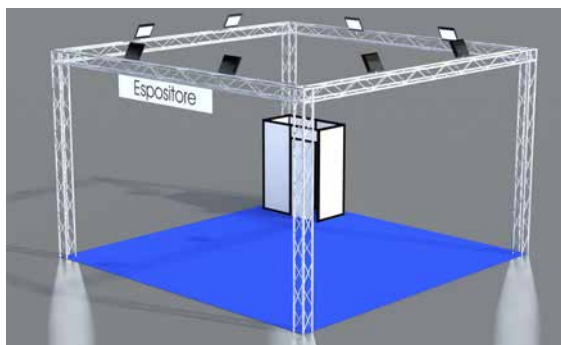

BOOTH TYPE **IBE64 - 64 SQM**

SET UP

Structure truss 30x30 cm h 500 cm
Blue carpet

1 storage room 200x100cm h 250 cm

ELECTRICAL SYSTEM

1 electrical board 220V
1 socket 220V
8 lamps
Area includes 4kw electrical supply (220V) which is enough for a normal office use.

STANDARD GRAPHIC*

Black adhesive

EXTRA SERVICES INCLUDED

Daily cleaning