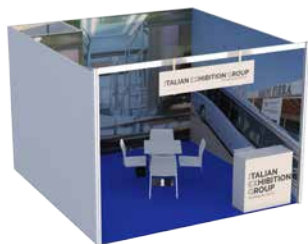

BOOTH TYPE A4 LUX - 16 SQM

SET UP

Varnished white walls h 290 cm
Blue carpet

1 storage room 100x100
1 table 70x70 h 72 cm
4 white chairs
1 stool
1 desk 100x40 h 100 cm
1 waste bin
1 coat hanger

ELECTRICAL SYSTEM

1 electrical board 220V
1 socket 220V
3 led lamps
Area includes 1kw electrical supply (220V) which is enough for a normal office use.

CUSTOMIZED GRAPHIC*

Logo front panel (180xh 40 cm)
Logo on desk(100xh 98 cm)
Total covering printed graphic

EXTRA SERVICES INCLUDED

Daily cleaning

Promo until 18.03.22

€ 5.644 + VAT

Rate from 19.03.22

€ 6.140 + VAT

BOOTH TYPE A4 LUX - 32 SQM